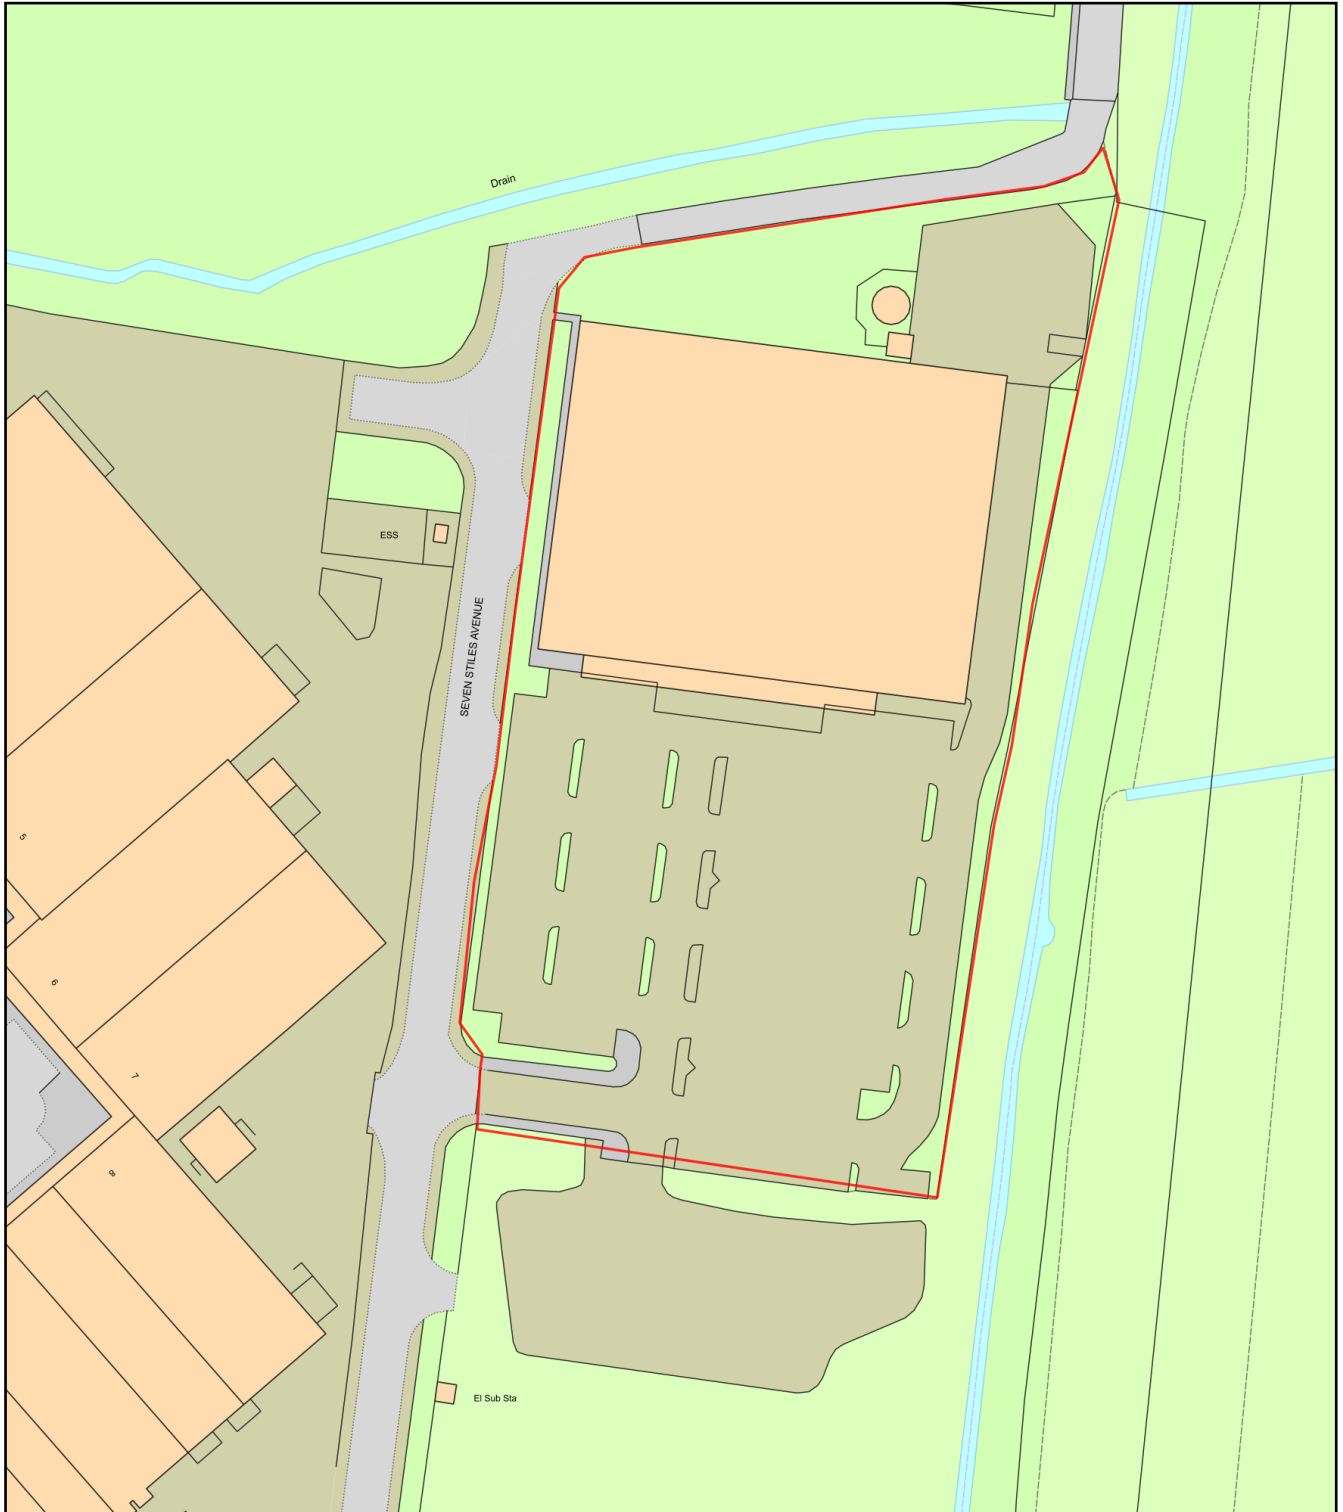

Matalan, Seven Stiles Avenue, Newport

Plan Produced for: **Glenbrook CP Limited**

Date Produced: 14 Aug 2024

Plan Reference Number: TQRQM24227150347621

Scale: 1:1250 @ A4