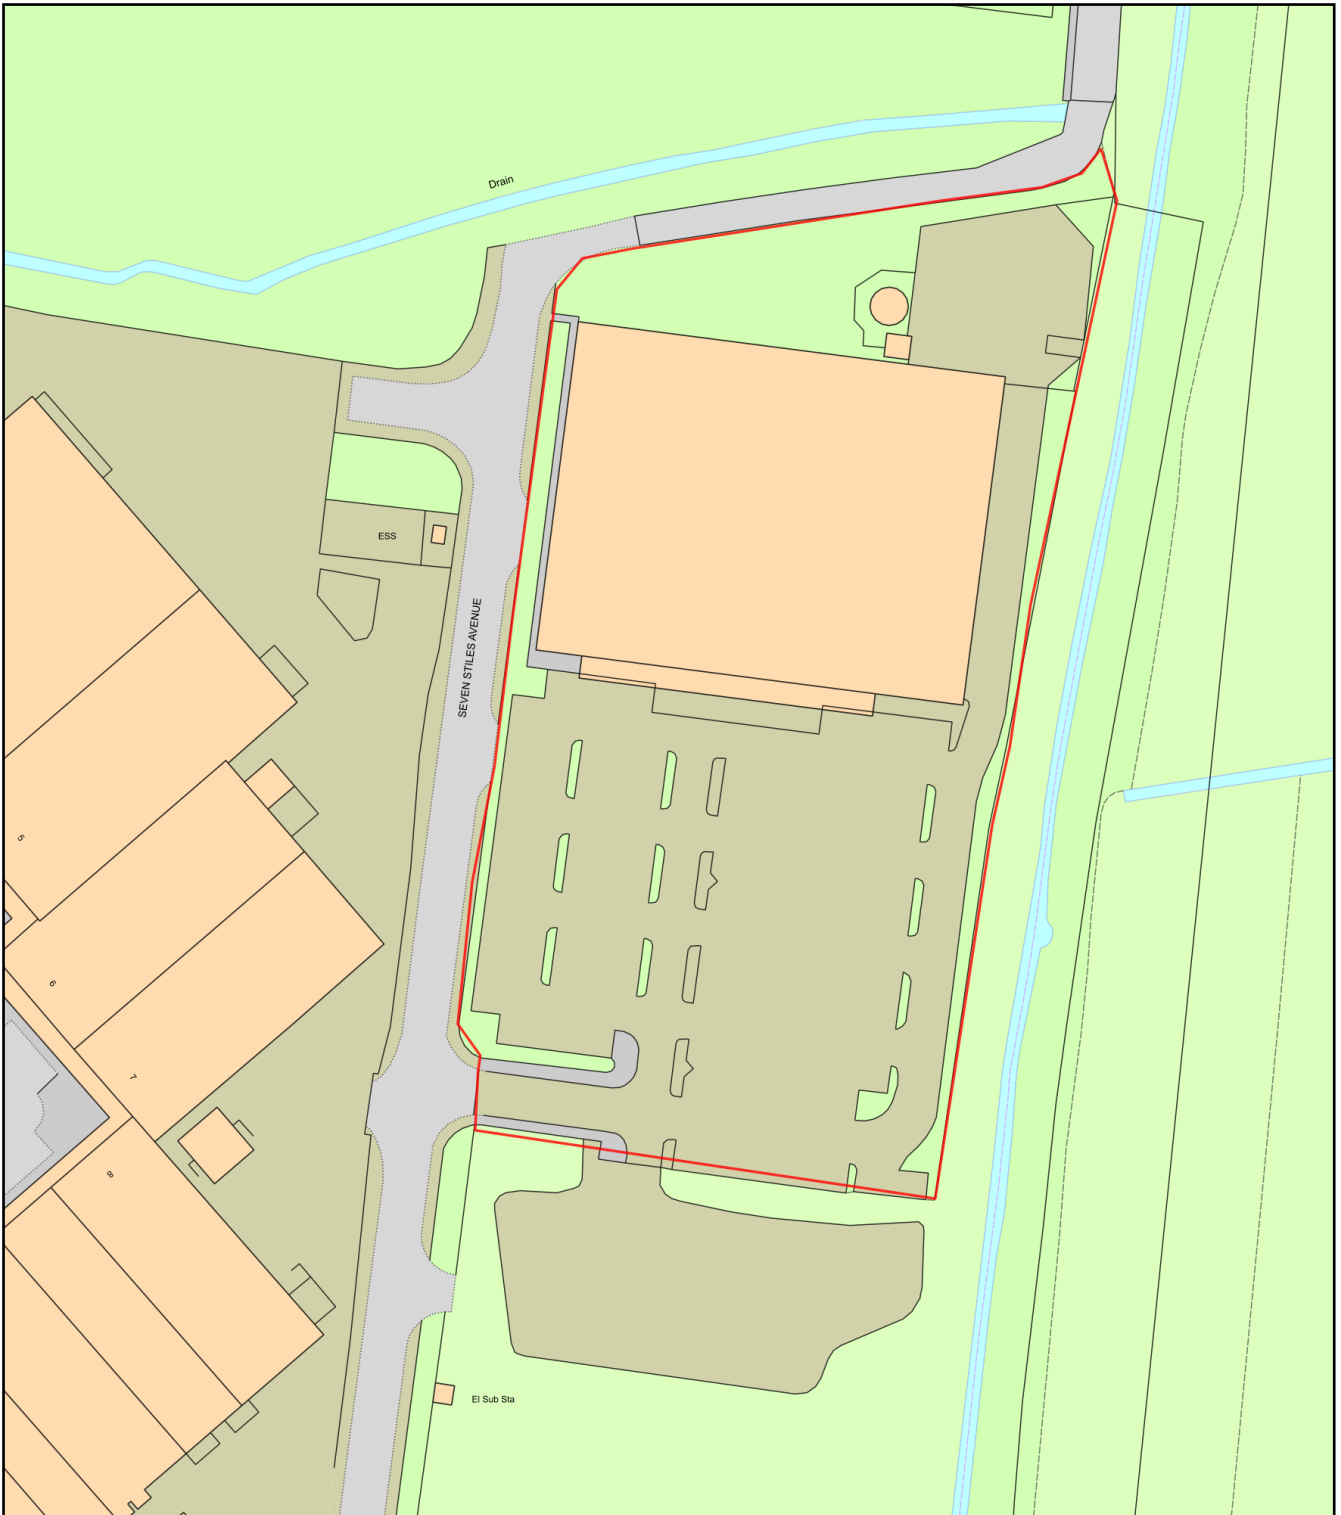

Block Plan

Plan Produced for: **Glenbrook CP Limited**

Date Produced: 14 Aug 2024

Plan Reference Number: TQRQM24227150347621

Scale: 1:1250 @ A4